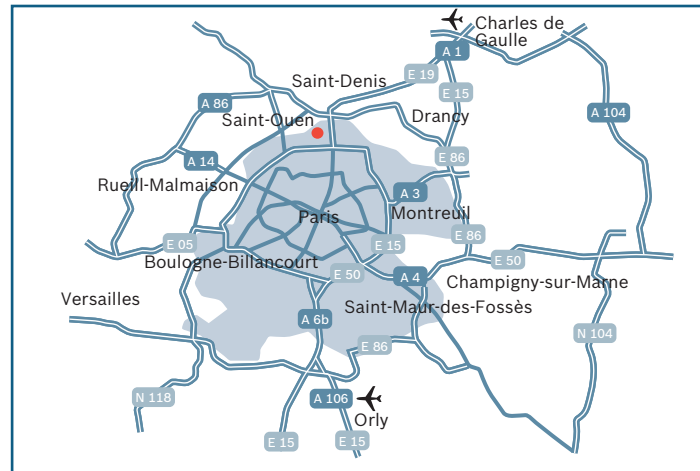

Location Saint-Ouen

Bosch Engineering

From airport Orly:

- Take the A106
- Near Chevilly-Larue, please continue on A6B / E15 / E50
- Near Le Kremlin-Bicetre, take E15 / E50 / L'Autoroute du Soleil
- Drive onto the ring road (Boulevard Périphérique)
- Take exit D14 A15 Cergy-Pontoise Porte de Clignancourt
- Continue on Rue du Professor Gosset
- Turn right, onto the D14 / Avenue Michelet

From airport Paris-Charles-de-Gaulle:

- Take the A1 / E19 Saint-Denis, Cergy Pontoise.
- Take Exit 2 to Saint-Denis Pleyel, Saint-Ouen, Porte de Clichy.
- Drive through Saint-Denis.
- Turn left onto N410 / Rue du Docteur Fino.
- Turn right onto D14 / Boulevard Ornano.
- Continue on Avenue Michelet.

From train station Paris Gare de l'Est:

- Turn right onto Rue du 8 Mai 1945
- Turn right onto Boulevard de Magenta
- Turn right onto Boulevard Barbès
- Turn left onto Boulevard Ornano
- Continue on Avenue de la Porte de Clignancourt
- Turn left onto D14 / Avenue Michelet