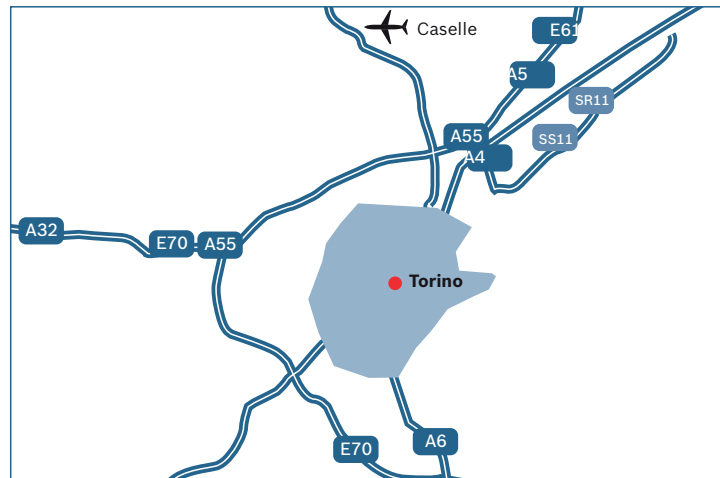

Location Torino

Bosch Engineering

Travelling by car from Caselle airport:

- Follow Strada San Maurizio
- Follow SP2/Strada San Maurizio
- Follow Raccordo Autostradale Torino-Aeroporto di Caselle (to Torino)
- Take exit 1 to SS25/Susa/T2/T1/T4
- Follow road signs to E70/tangenziale ovest-Sud/Savona/E717/T4/E25/A21/A6/Piacenza and follow A55
- Take exit Stupinigi to SS23 towards Corso Unione Sovietica/Lingotto/Torino Sud
- Follow road signs to Torino and follow SS23/Viale Torino
- Follow Corso Unione Sovietica
- At the roundabout, take exit to Strada del Drosso

Travelling by public transport Caselle airport:

- Go to Sadem bus stop (next to Arrivals)
- Take the bus with direction to Torino
- Get off at stop Torino Porta Nuova
- Go to bus stop Vittorio Emanuele II (via Arsenale / via San Quintino)
- Take bus 63 direction Negarville for 26 stops
- Get off at stop Drosso (via Negarville strada del Drosso)
- Walk to Strada del Drosso 37/15 (60 m)